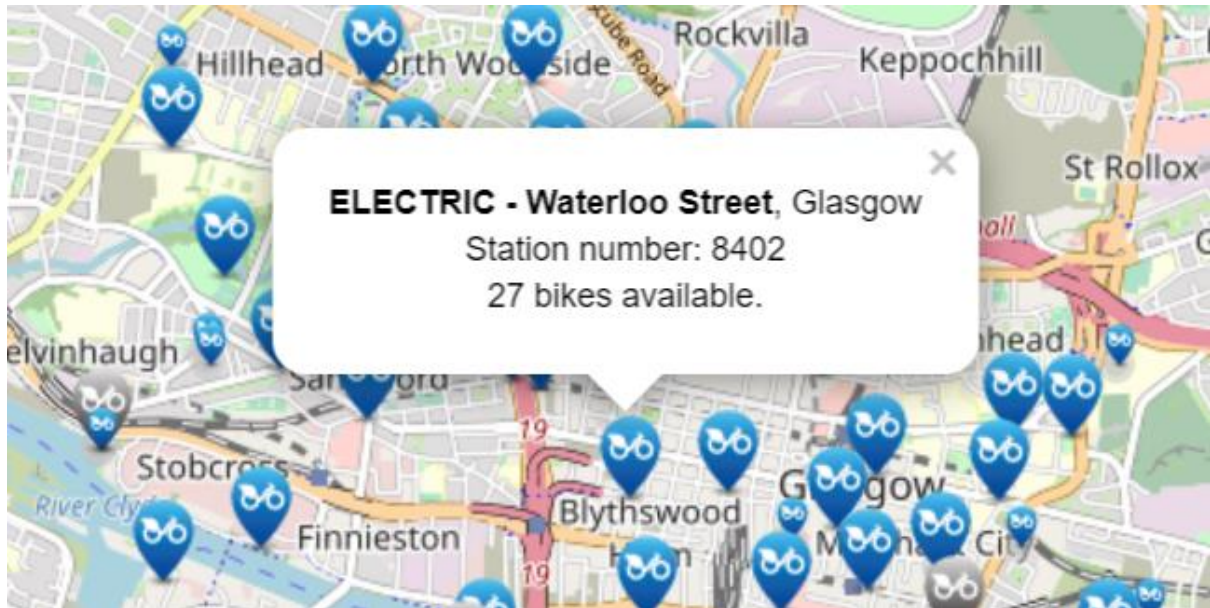

## HOW TO GUIDE: FINDING E-BIKES AND ELECTRIC STATIONS

### Finding E-bikes

- 1) Select the filter icon on the top right hand side of the map.
- 2) Select ELECTRIC BIKE and then APPLY FILTER
- 3) You are now able to see only the e-bikes.

---

## *Electric Stations*

---

Select the station in the app or the website. If it is electric, the name will begin with "ELECTRIC – "