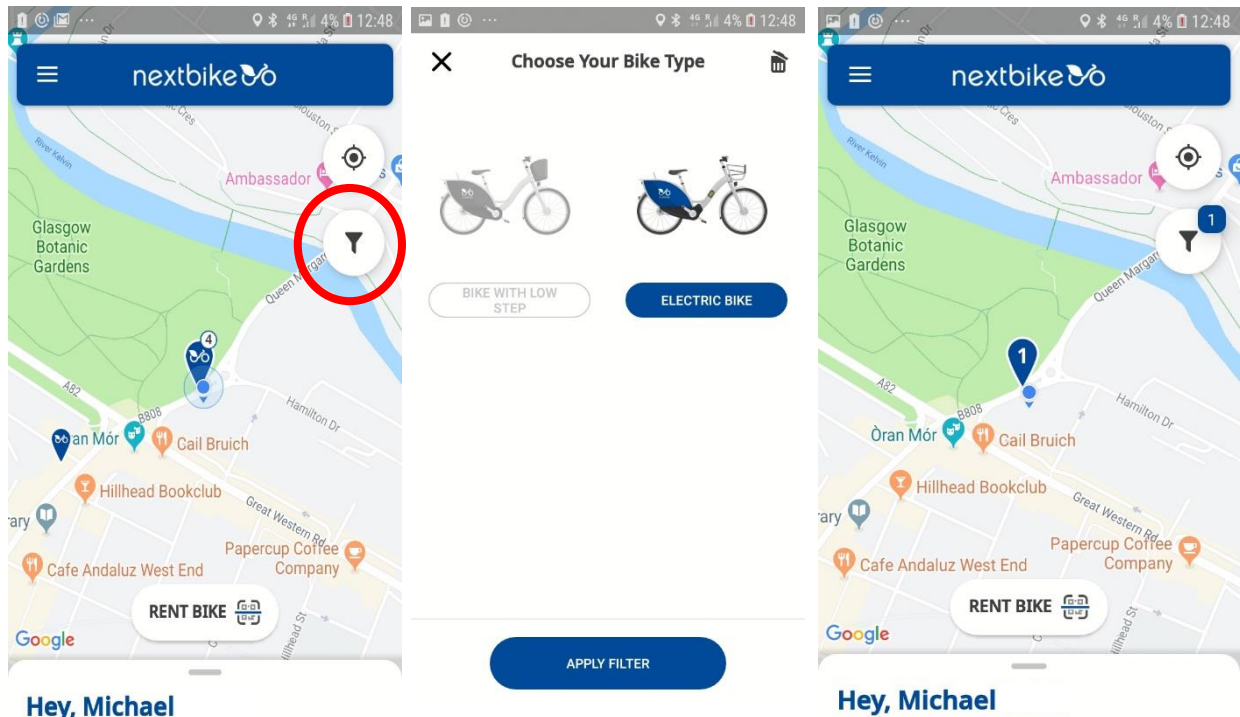

## HOW TO GUIDE: FINDING E-BIKES AND ELECTRIC STATIONS

### Finding E-bikes

- 1) Select the filter icon on the top right hand side of the map.
- 2) Select ELECTRIC BIKE and then APPLY FILTER
- 3) You are now able to see only the e-bikes.

---

## *Electric Stations*

---

Select the station in the app or the website. If it is electric, the name will begin with "ELECTRIC – "